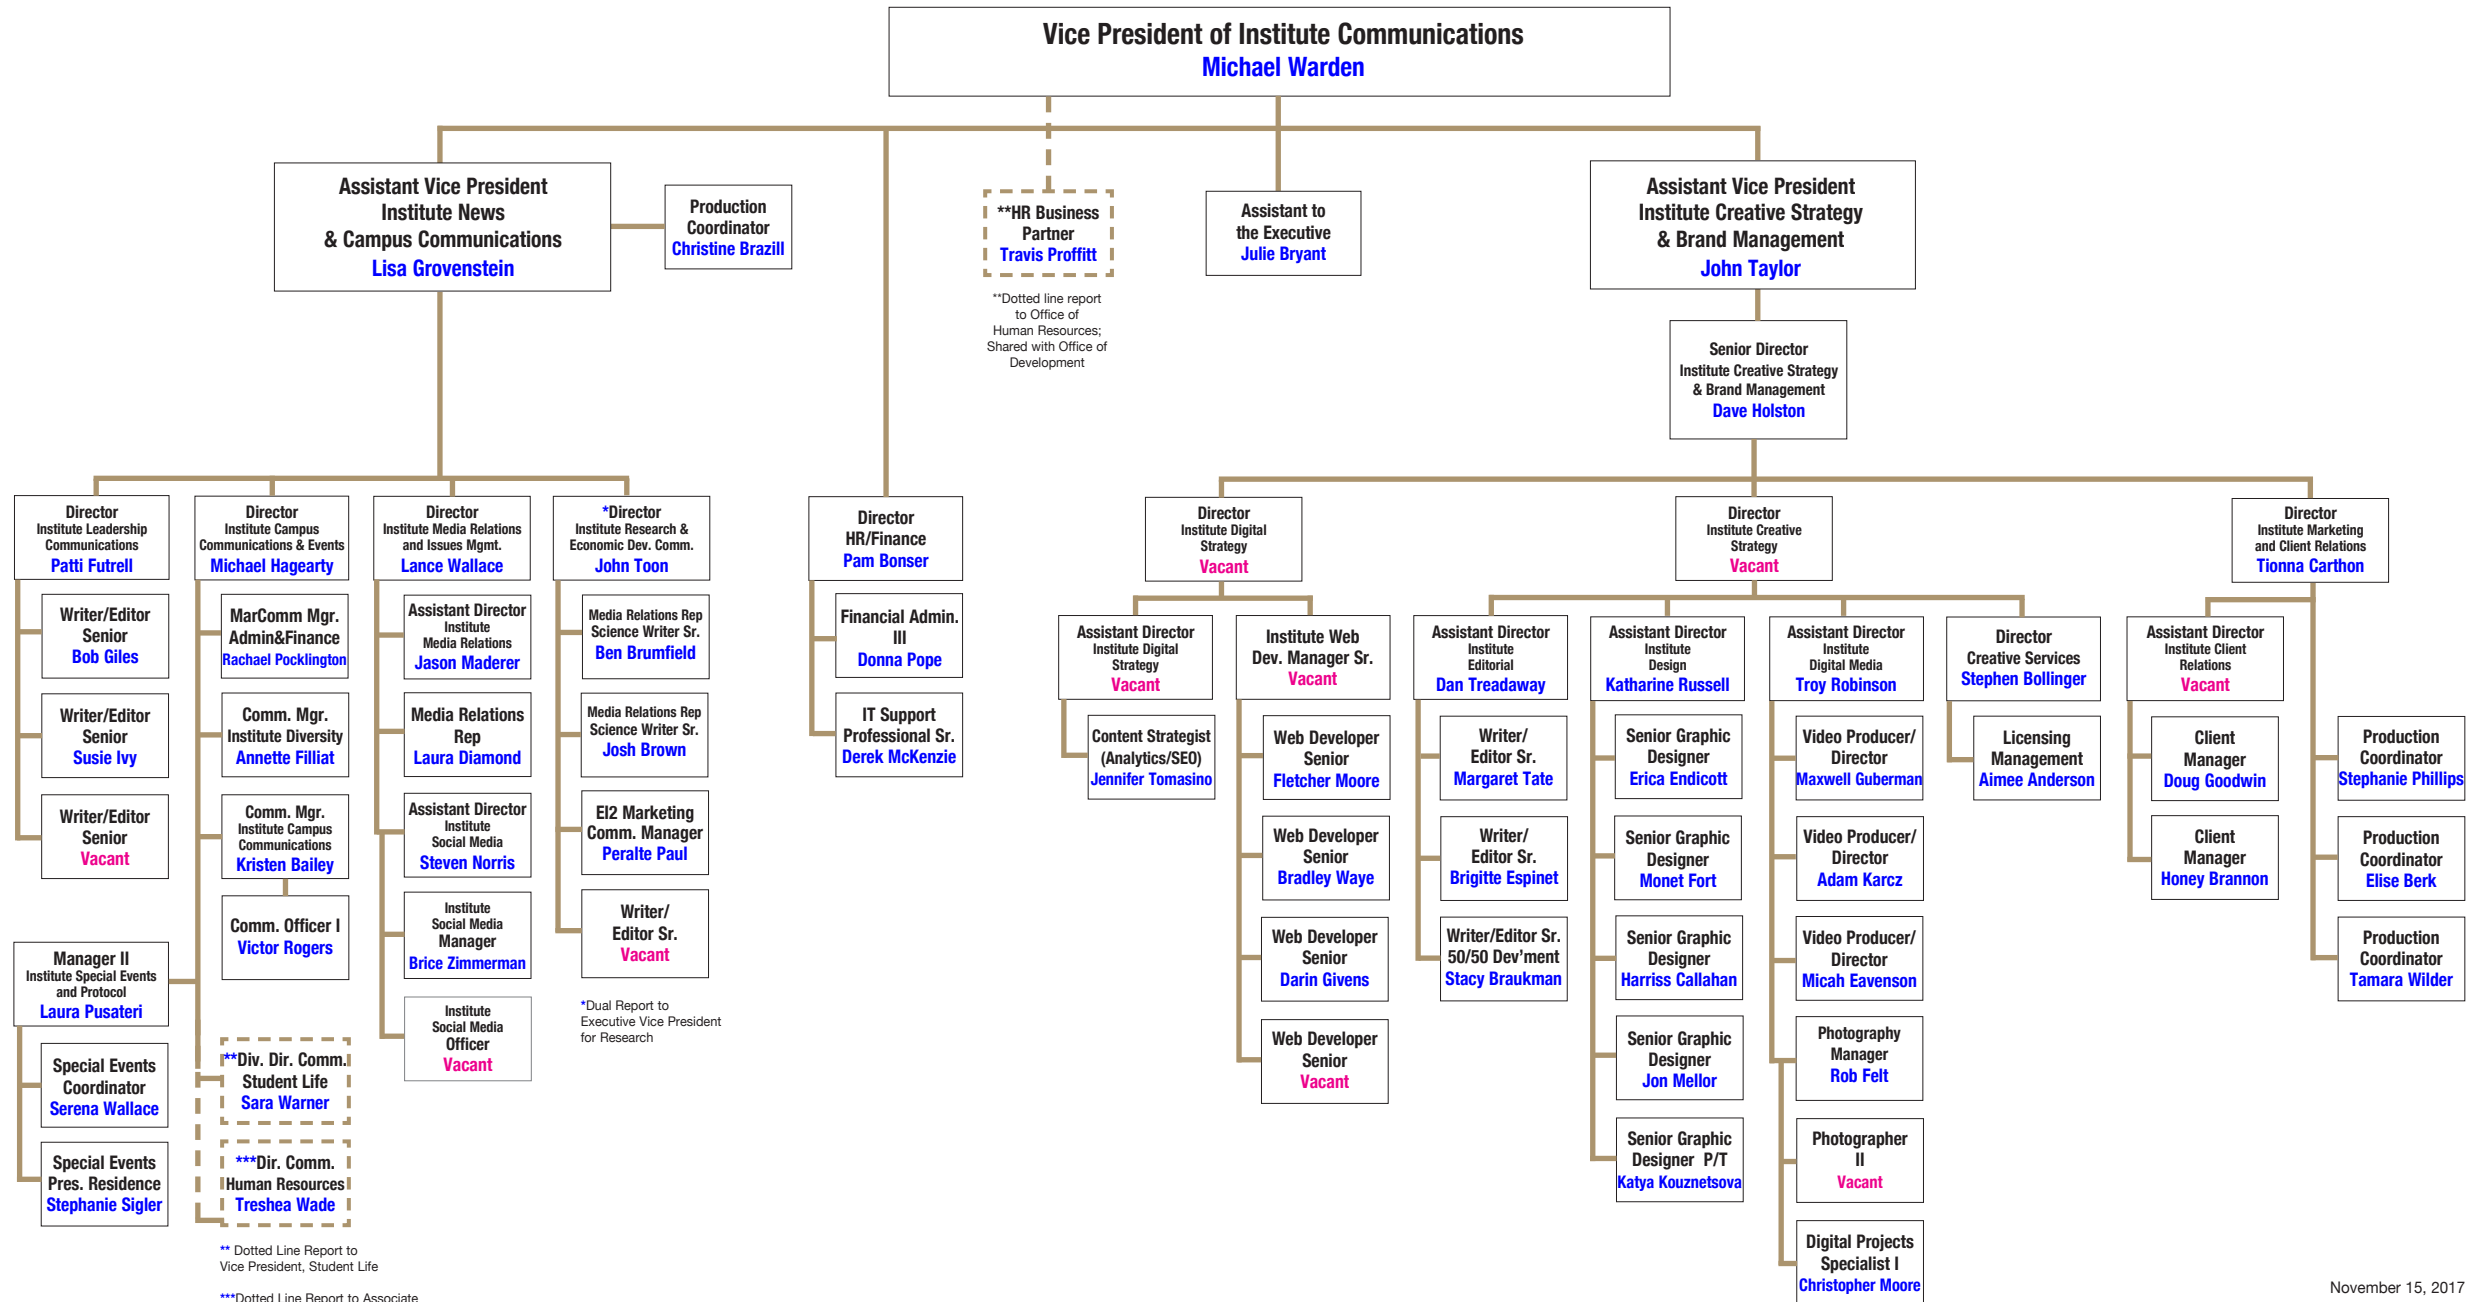

Georgia Tech - Institute Communications

** Dotted Line Report to Vice President, Student Life

***Dotted Line Report to Associate Vice President, Human Resources

*Dual Report to Executive Vice President for Research

**Dotted line report to Office of Human Resources; Shared with Office of Development